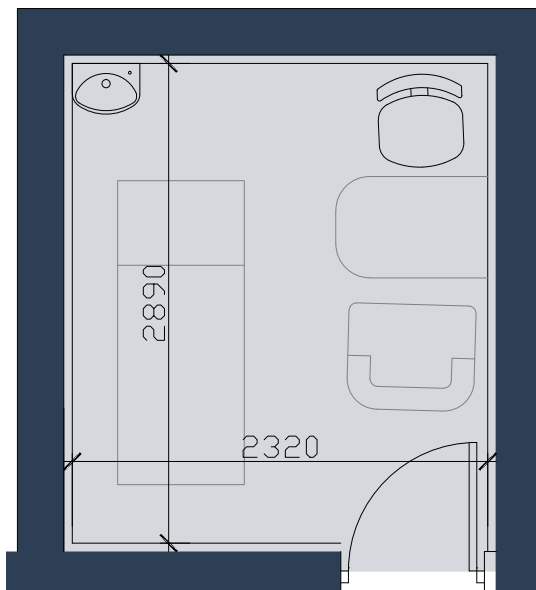

THE BAMFORD ROOM

Ground Floor Plan

Bamford Room

The Bamford is a modern treatment room, measuring 2.89m x 2.32m. Situated on the ground floor of the clinic, this luxury clinic room has the advantage of natural light, and is decorated and furnished to reflect the exceptional levels of clinical standards that are upheld here at The Clinic Rooms.

Room Features

The Bamford Room is located on the ground floor which is suitable for patients with disabilities and designed to be suitable for practitioners that require a treatment room they can practice and consult from, as well as administer treatments. The Clinic has the advantage of being Care Quality Commission Registered for the regulated activities of the "Treatment of Disease, Disorder or Injury" and "Surgical Procedures".