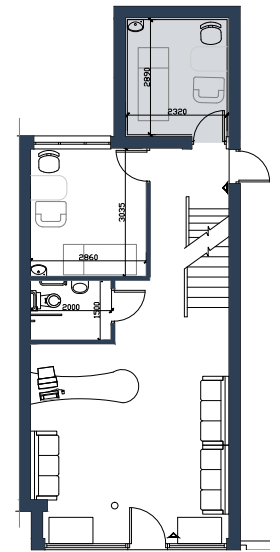

THE BAMFORD ROOM

Ground Floor Plan

Bamford Room

The Bamford is a modern treatment room, measuring 2.89m x 2.32m. Situated on the ground floor of the clinic, this luxury clinic room has the advantage of natural light, and is decorated and furnished to reflect the exceptional levels of clinical standards that are upheld here at The Clinic Rooms.

Room Features

The Bamford Room is located on the ground floor which is suitable for patients with disabilities and designed to be suitable for practitioners that require a treatment room they can practice and consult from, as well as administer treatments. The Clinic has the advantage of being Care Quality Commission Registered for the regulated activities of the "Treatment of Disease, Disorder or Injury" and "Surgical Procedures".